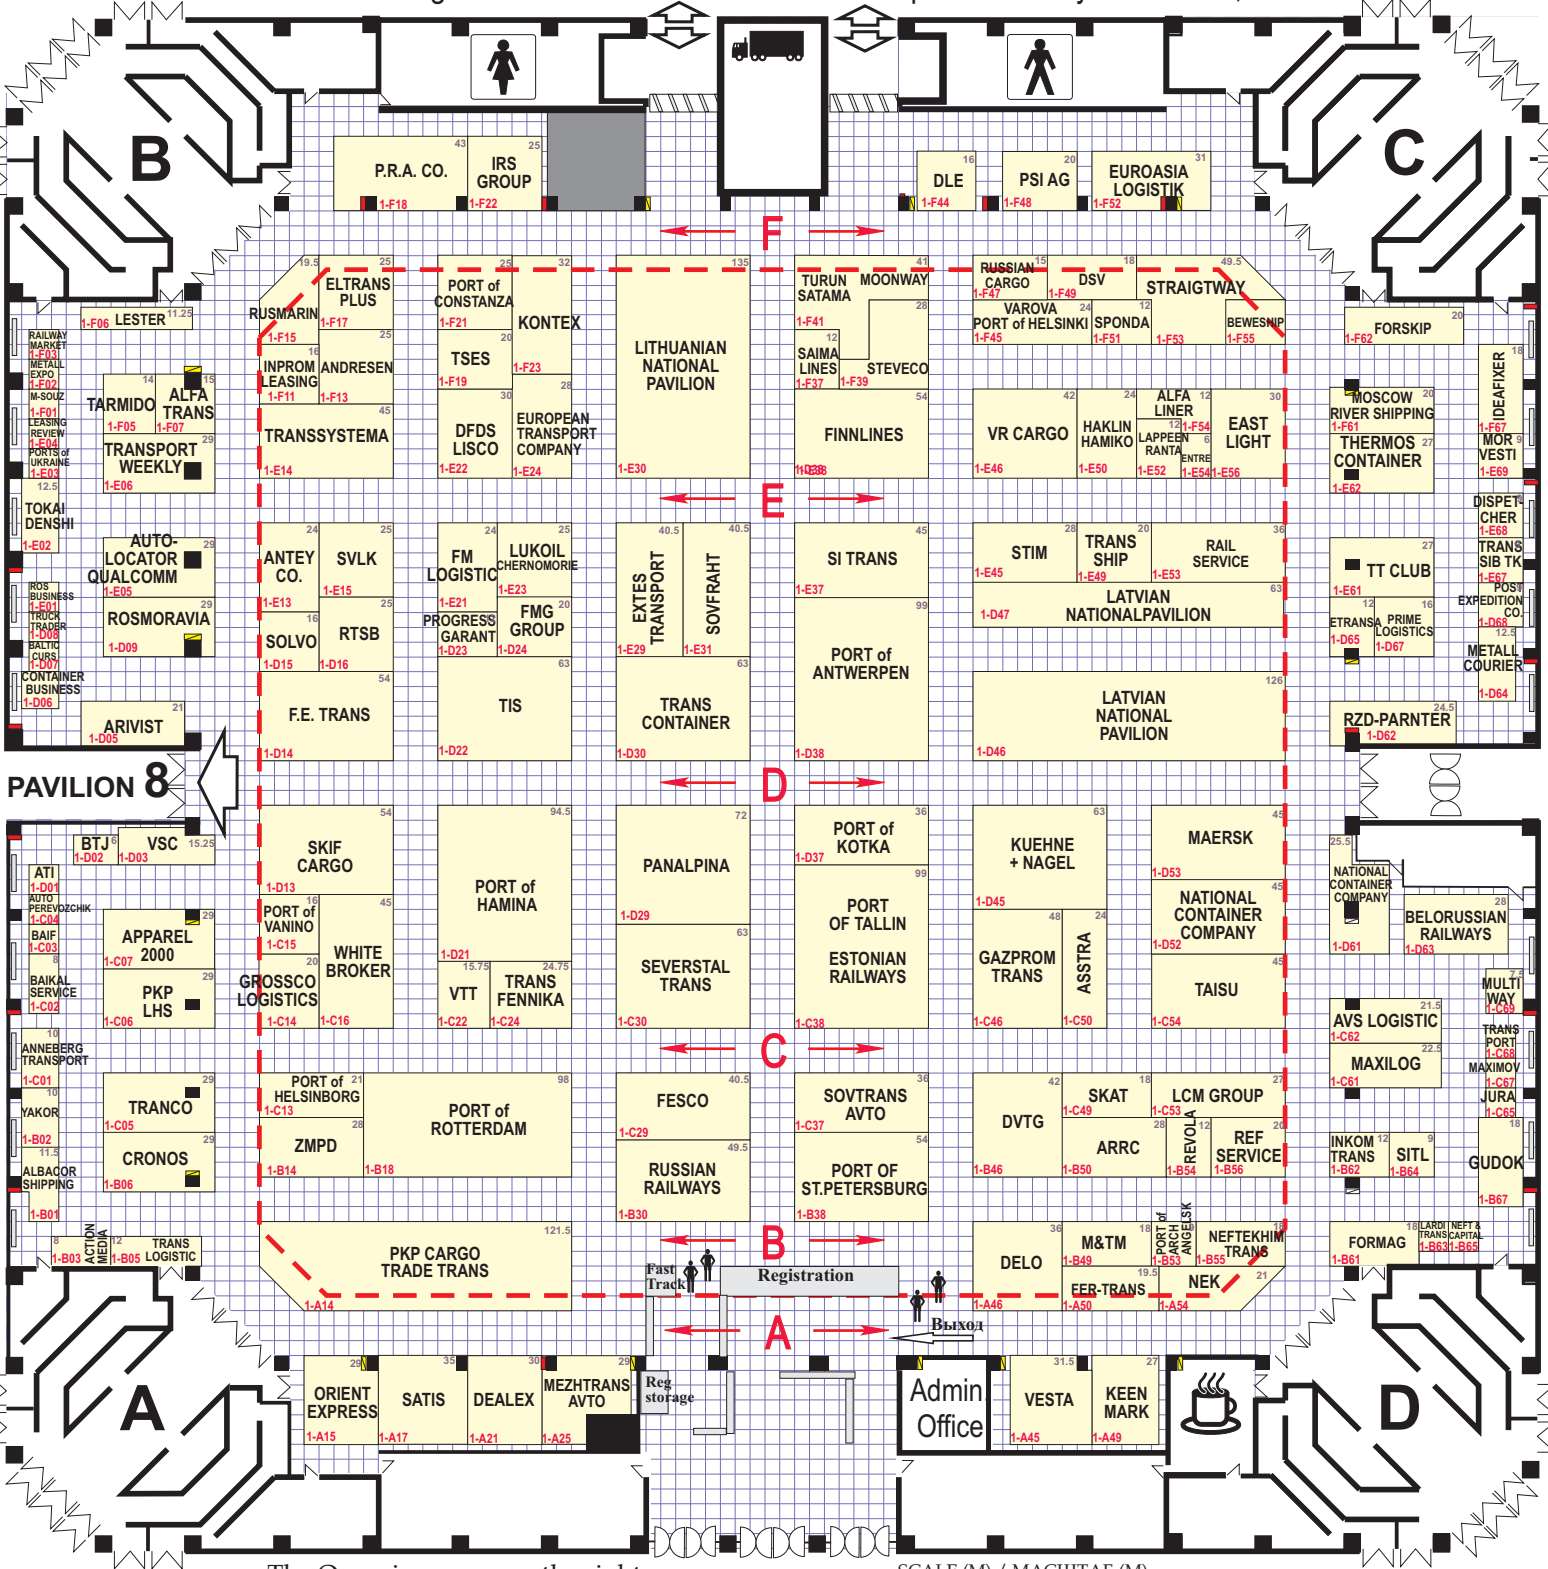

Pavilion 1

The 13th Edition of the leading exhibition & conference in transport industry of Russia, CIS & Baltic States

The Organiser reserves the right to change the floorplan

SCALE (M) / МАШИТАБ (M)

ENTRANCE FROM THE RIVER SIDE

Ceiling Heights

Maximum 980cm
Minimum 320cm (under balcony)

Floor Loading

Maximum 3000kg/m²

	Fire Points
	Electrical box
	Water Drainage
	Water Connection
	Balcony
	Column